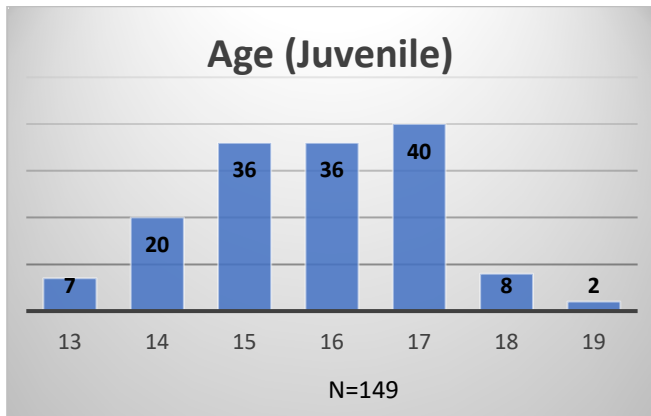

Daily Data Dashboard – January 5, 2024
Demographics for JTDC Population
Friday Morning Midnight Count

Total # of probation Involved youth¹: 1,339

¹ Probation Active: Any youth who is pending sentencing with an active social history, has been formally placed on probation or supervision with Cook County Juvenile Probation on the date of the report.

*Age, Gender and Race for Criminal Court population (N=1) is not represented in this report.

Daily Data Dashboard – January 5, 2024
Demographics for JTDC Population
Friday Morning Midnight Count

Data sources: cFive Supervisor – Probation Population and RMIS – JTDC Population