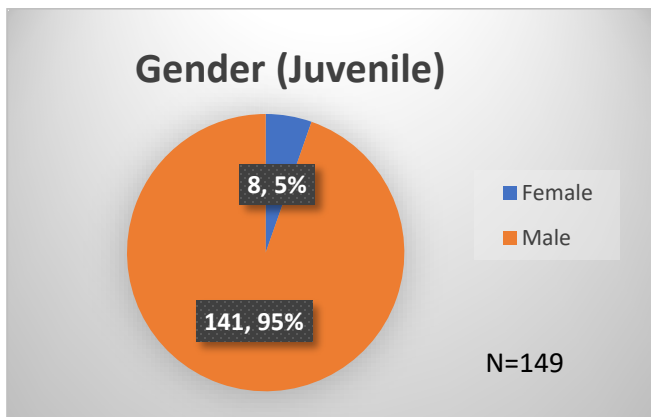

Daily Data Dashboard – January 5, 2024
Demographics for JTDC Population
Friday Morning Midnight Count

Total # of probation Involved youth¹: 1,339

¹ Probation Active: Any youth who is pending sentencing with an active social history, has been formally placed on probation or supervision with Cook County Juvenile Probation on the date of the report.

*Age, Gender and Race for Criminal Court population (N=1) is not represented in this report.

Daily Data Dashboard – January 5, 2024
Demographics for JTDC Population
Friday Morning Midnight Count

Data sources: cFive Supervisor – Probation Population and RMIS – JTDC Population