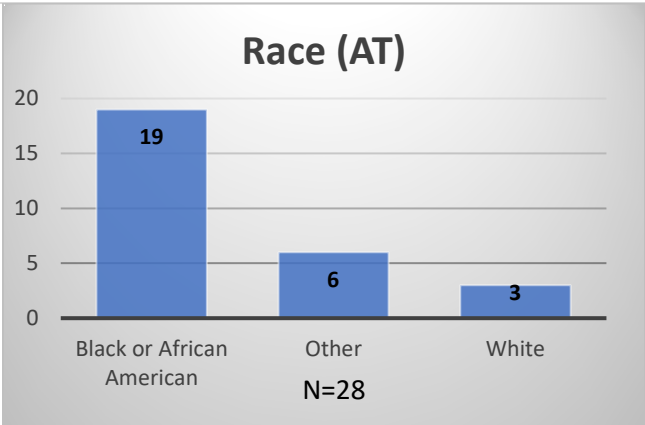

Daily Data Dashboard – January 5, 2024
Demographics for JTDC Population
Friday Morning Midnight Count

Total # of probation Involved youth¹: 1,339

¹ Probation Active: Any youth who is pending sentencing with an active social history, has been formally placed on probation or supervision with Cook County Juvenile Probation on the date of the report.

*Age, Gender and Race for Criminal Court population (N=1) is not represented in this report.

Daily Data Dashboard – January 5, 2024
Demographics for JTDC Population
Friday Morning Midnight Count

Data sources: cFive Supervisor – Probation Population and RMIS – JTDC Population