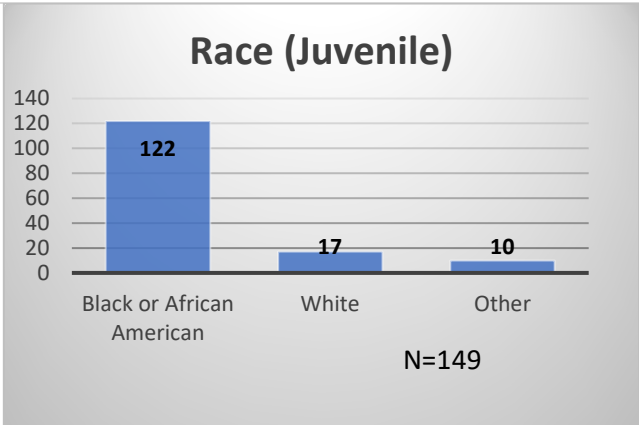

Daily Data Dashboard – January 5, 2024
Demographics for JTDC Population
Friday Morning Midnight Count

Total # of probation Involved youth¹: 1,339

¹ Probation Active: Any youth who is pending sentencing with an active social history, has been formally placed on probation or supervision with Cook County Juvenile Probation on the date of the report.

*Age, Gender and Race for Criminal Court population (N=1) is not represented in this report.

Daily Data Dashboard – January 5, 2024
Demographics for JTDC Population
Friday Morning Midnight Count

Data sources: cFive Supervisor – Probation Population and RMIS – JTDC Population