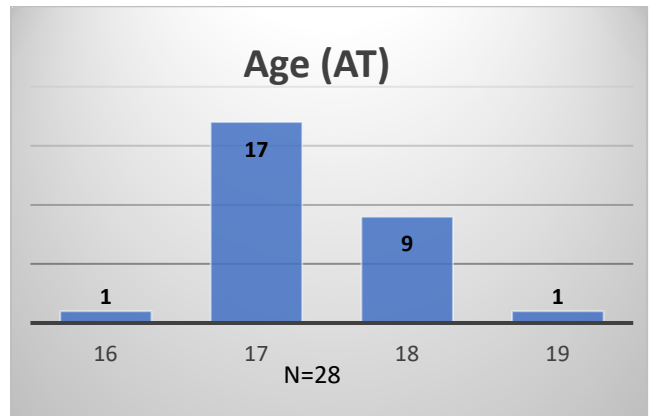

Daily Data Dashboard – January 5, 2024
Demographics for JTDC Population
Friday Morning Midnight Count

Total # of probation Involved youth¹: 1,339

¹ Probation Active: Any youth who is pending sentencing with an active social history, has been formally placed on probation or supervision with Cook County Juvenile Probation on the date of the report.

*Age, Gender and Race for Criminal Court population (N=1) is not represented in this report.

Daily Data Dashboard – January 5, 2024
Demographics for JTDC Population
Friday Morning Midnight Count

Data sources: cFive Supervisor – Probation Population and RMIS – JTDC Population