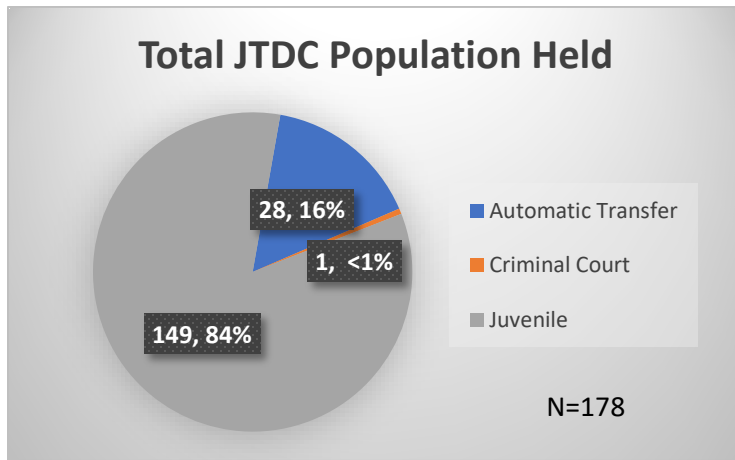

Daily Data Dashboard – January 5, 2024
Demographics for JTDC Population
Friday Morning Midnight Count

Total # of probation Involved youth¹: 1,339

¹ Probation Active: Any youth who is pending sentencing with an active social history, has been formally placed on probation or supervision with Cook County Juvenile Probation on the date of the report.

*Age, Gender and Race for Criminal Court population (N=1) is not represented in this report.

Daily Data Dashboard – January 5, 2024
Demographics for JTDC Population
Friday Morning Midnight Count

Data sources: cFive Supervisor – Probation Population and RMIS – JTDC Population