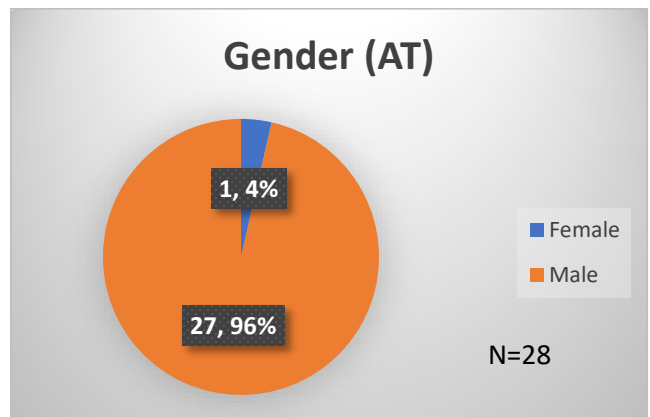

Daily Data Dashboard – January 5, 2024
Demographics for JTDC Population
Friday Morning Midnight Count

Total # of probation Involved youth¹: 1,339

¹ Probation Active: Any youth who is pending sentencing with an active social history, has been formally placed on probation or supervision with Cook County Juvenile Probation on the date of the report.

*Age, Gender and Race for Criminal Court population (N=1) is not represented in this report.

Daily Data Dashboard – January 5, 2024
Demographics for JTDC Population
Friday Morning Midnight Count

Data sources: cFive Supervisor – Probation Population and RMIS – JTDC Population